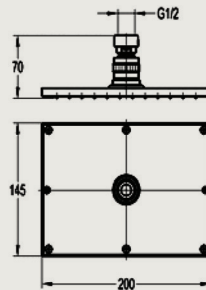

RAIN SHOWER

PRODUCT ID

FHS16

FEATURES

- Body material - Brass
- Finish - Chrome

INCLUDED COMPONENTS

- 1/2" connection
- Easy clean shower spray

FLOW RATE: L/MIN

Water pressure	1bar	2bar	3bar	4bar	5bar
1 ~ 5 bar	6	8.4	10.2	12	13.2

REMARKS

- Plating thickness passes AASS 24H test under lab conditions;

WARRANTY

- ROCELL BATHWARE guarantees all its Chrome plated ranges of head showers for a period of 5 years from the date of purchase against defect of work or materials, except for the electronic parts and the internal components such as ceramic cartridges, handworks, headworks and thermostatic cartridges which are guaranteed for a period of 2 years.

TECHNICAL DRAWINGS

Royal Ceramics Lanka PLC.

No.20, R.A. De Mel Mawatha, Colombo 03, Sri Lanka.

☎ 076 6 223 344 ✉ info@rcl.lk 🌐 www.rocell.com

FOLLOW US

** Dimensions of fixtures are nominal and may vary within the range of tolerance. These measurements are subject to change or cancellation. No responsibility is assumed for use of superseded or voided leaflet.